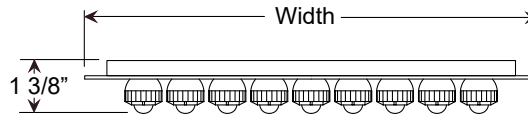

29w

46w

78w

117w

DIMENSION SPECIFICATIONS	
LED Wattage	Width
29w	8 5/8"
46w	8 5/8"
78w	12 1/4"
117w	13 1/2"

Specifications

LED: Available in four sizes. The small light engine uses 22 or 35 high power LED's and delivers up to 5197 typical lumens. The medium light engine uses 60 high power LED's and delivers up to 9138 typical lumens. The large light engine uses 90 high power LED's and delivers up to 13707 typical lumens.